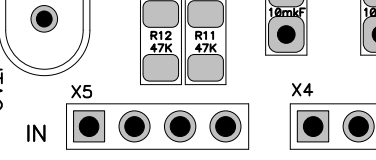

WWW.NEDOPC.COM

AY CONNECTOR (MIRRORED!) X1

J4

+5V en

pin1!

IDC40N

YM2203

YM2203

SAA1099

X3

IDC28
EXT PORT

FM en

SAA en

J2

J3

EPM7128STC100

D4

YM3014BF
DA1

YM3014BF
DA2

OPA2348AID
DA3

OPA2348AID
DA4

LM4888M
DA5

SPX1117R
3.3V
DA6

IC5501

Q1
14MHz

CKX3.5-001

OUT

IDC10M
JTAG

IN

X5

X4

OUT

X6*