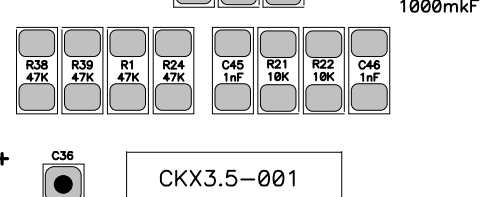

WWW.NEDOPC.COM

AY CONNECTOR (MIRRORED!) X1

J4

+5V en

pin1!

IDC40N

YM2203

YM2203

SAA1099

X3

IDC28
EXT PORT

FM en

SAA en

J2

J3

EPM7128STC100

D4

YM3014BF
DA1

YM3014BF
DA2

OPA2348AID
DA3

OPA2348AID
DA4

LM4888M
DA5

SPX1117R
3.3V
DA6

IC5501

Q1
14MHz

CKX3.5-001

OUT

IDC10M
JTAG

IN

X5

X4

OUT

X6*