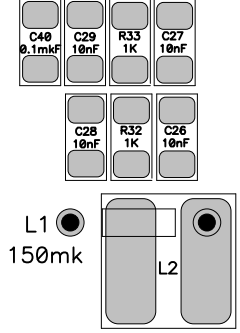

WWW.NEDOPC.COM

AY CONNECTOR (MIRRORED!) X1

J4

+5V en

pin1!

IDC40N

YM2203

YM2203

SAA1099

X3

IDC28
EXT PORT

FM en

SAA en

J2

J3

EPM7128STC100

D4

YM3014BF
DA1

YM3014BF
DA2

OPA2348AID
DA3

OPA2348AID
DA4

LM4888M
DA5

SPX1117R
3.3V
DA6

IC5501

Q1
14MHz

CKX3.5-001

OUT

IDC10M
JTAG

IN

X5

X4

OUT

X6*