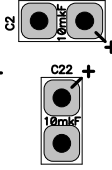

WWW.NEDOPC.COM

AY CONNECTOR (MIRRORED!) X1

J4

+5V en

pin1!

IDC40N

YM2203

YM2203

SAA1099

X3

IDC28
EXT PORT

FM en

SAA en

J2

J3

EPM7128STC100

D4

YM3014BF
DA1

YM3014BF
DA2

OPA2348AID
DA3

OPA2348AID
DA4

LM4888M
DA5

SPX1117R
3.3V
DA6

IC5501

Q1
14MHz

CKX3.5-001

OUT

IDC10M
JTAG

IN

X5

X4

OUT

X6*