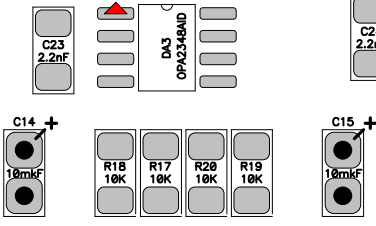

WWW.NEDOPC.COM

AY CONNECTOR (MIRRORED!) X1

J4

+5V en

pin1!

IDC40N

YM2203

YM2203

SAA1099

X3

IDC28
EXT PORT

FM en

SAA en

J2

J3

EPM7128STC100

D4

YM3014BF
DA1

YM3014BF
DA2

OPA2348AID
DA3

OPA2348AID
DA4

LM4888M
DA5

SPX1117R
3.3V
DA6

IC5501

Q1
14MHz

CKX3.5-001

OUT

IDC10M
JTAG

IN

X5

X4

OUT

X6*