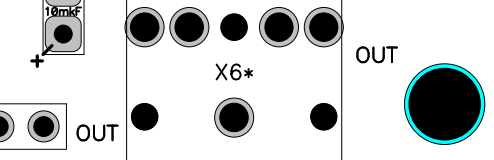

WWW.NEDOPC.COM

AY CONNECTOR (MIRRORED!) X1

J4

+5V en

pin1!

IDC40N

YM2203

YM2203

SAA1099

X3

IDC28
EXT PORT

FM en

SAA en

J2

J3

EPM7128STC100

D4

YM3014BF
DA1

YM3014BF
DA2

OPA2348AID
DA3

OPA2348AID
DA4

LM4888M
DA5

SPX1117R
3.3V
DA6

IC5501

Q1
14MHz

CKX3.5-001

OUT

IDC10M
JTAG

IN

X5

X4

OUT

X6*