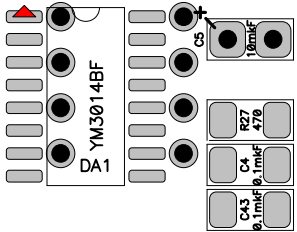

WWW.NEDOPC.COM

AY CONNECTOR (MIRRORED!) X1

J4

+5V en

pin1!

IDC40N

YM2203

YM2203

SAA1099

X3

IDC28
EXT PORT

FM en

SAA en

J2

J3

EPM7128STC100

D4

YM3014BF
DA1

YM3014BF
DA2

OPA2348AID
DA3

OPA2348AID
DA4

LM4888M
DA5

SPX1117R
3.3V
DA6

IC5501

Q1
14MHz

CKX3.5-001

OUT

IDC10M
JTAG

IN

X5

X4

OUT

X6*