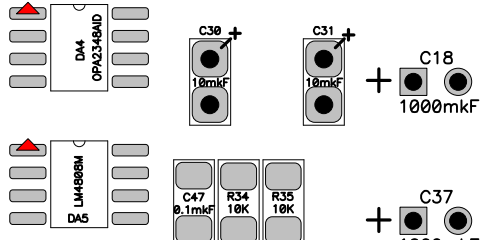

WWW.NEDOPC.COM

AY CONNECTOR (MIRRORED!) X1

J4

+5V en

pin1!

IDC40N

YM2203

YM2203

SAA1099

X3

IDC28
EXT PORT

FM en

SAA en

J2

J3

EPM7128STC100

D4

YM3014BF
DA1

YM3014BF
DA2

OPA2348AID
DA3

OPA2348AID
DA4

LM4888M
DA5

SPX1117R
3.3V
DA6

IC5501

Q1
14MHz

CKX3.5-001

OUT

IDC10M
JTAG

IN

X5

X4

OUT

X6*