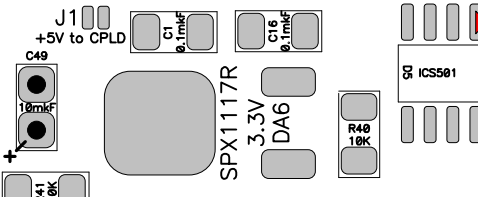

WWW.NEDOPC.COM

AY CONNECTOR (MIRRORED!) X1

J4

+5V en

pin1!

IDC40N

YM2203

YM2203

SAA1099

X3

IDC28
EXT PORT

FM en

SAA en

J2

J3

EPM7128STC100

D4

YM3014BF
DA1

YM3014BF
DA2

OPA2348AID
DA3

OPA2348AID
DA4

LM4888M
DA5

SPX1117R
3.3V
DA6

IC5501

Q1
14MHz

CKX3.5-001

OUT

IDC10M
JTAG

IN

X5

X4

OUT

X6*