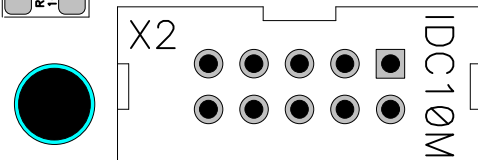

WWW.NEDOPC.COM

AY CONNECTOR (MIRRORED!) X1

J4

+5V en

pin1!

IDC40N

YM2203

YM2203

SAA1099

X3

IDC28
EXT PORT

FM en

SAA en

J2

J3

EPM7128STC100

D4

YM3014BF
DA1

YM3014BF
DA2

OPA2348AID
DA3

OPA2348AID
DA4

LM4888M
DA5

SPX1117R
3.3V
DA6

IC5501

Q1
14MHz

CKX3.5-001

OUT

IDC10M
JTAG

IN

X5

X4

OUT

X6*