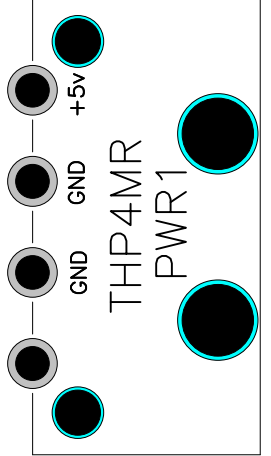

WWW.NEDOPC.COM

AY CONNECTOR (MIRRORED!) X1

J4

+5V en

pin1!

IDC40N

YM2203

YM2203

SAA1099

X3

IDC28
EXT PORT

FM en

SAA en

J2

J3

EPM7128STC100

D4

YM3014BF
DA1

YM3014BF
DA2

OPA2348AID
DA3

OPA2348AID
DA4

LM4888M
DA5

SPX1117R
3.3V
DA6

IC5501

Q1
14MHz

CKX3.5-001

OUT

IDC10M
JTAG

IN

X5

X4

OUT

X6*