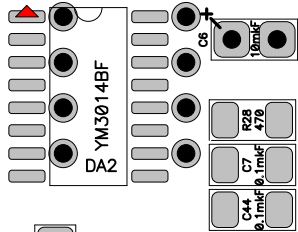

WWW.NEDOPC.COM

AY CONNECTOR (MIRRORED!) X1

J4

+5V en

pin1!

IDC40N

YM2203

YM2203

SAA1099

X3

IDC28
EXT PORT

FM en

SAA en

J2

J3

EPM7128STC100

D4

YM3014BF
DA1

YM3014BF
DA2

OPA2348AID
DA3

OPA2348AID
DA4

LM4888M
DA5

SPX1117R
3.3V
DA6

IC5501

Q1
14MHz

CKX3.5-001

OUT

IDC10M
JTAG

IN

X5

X4

OUT

X6*