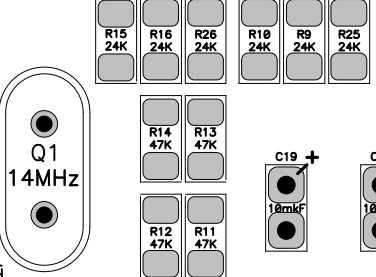

WWW.NEDOPC.COM

AY CONNECTOR (MIRRORED!) X1

J4

+5V en

pin1!

IDC40N

YM2203

YM2203

SAA1099

X3

IDC28
EXT PORT

FM en

SAA en

J2

J3

EPM7128STC100

D4

YM3014BF
DA1

YM3014BF
DA2

OPA2348AID
DA3

OPA2348AID
DA4

LM4888M
DA5

SPX1117R
3.3V
DA6

IC5501

Q1
14MHz

CKX3.5-001

OUT

IDC10M
JTAG

IN

X5

X4

OUT

X6*